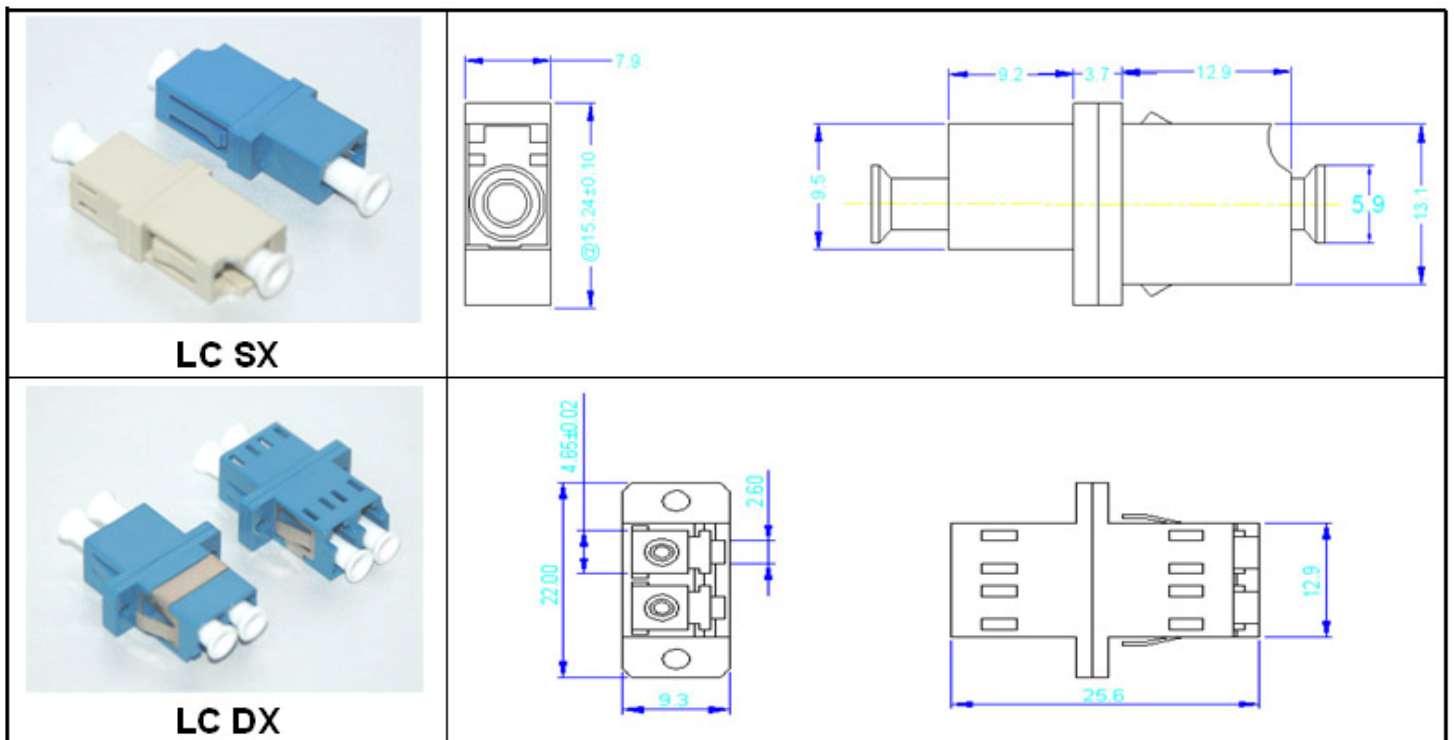

LC Adapter

The LC connector and adapter set the standard for small optical fibre interconnects. With its simple to use latched lever locking mechanism preventing accidental disconnection and precision housing for optimum performance. The LC was also the first Small Form Factor (SFF) connector set available and offers fibre density and performance unheard before now.

Ordering Information

Type	Body Type	Body Material or Color	Dust cap Color
1020 — 11 — <input type="text"/>	<input type="text"/>	<input type="text"/>	<input type="text" value="WH"/>
S : SM	SX: Simplex	BL : Blue	
M : MM	DX: Duplex	BE : Beige	
		GR: Green	